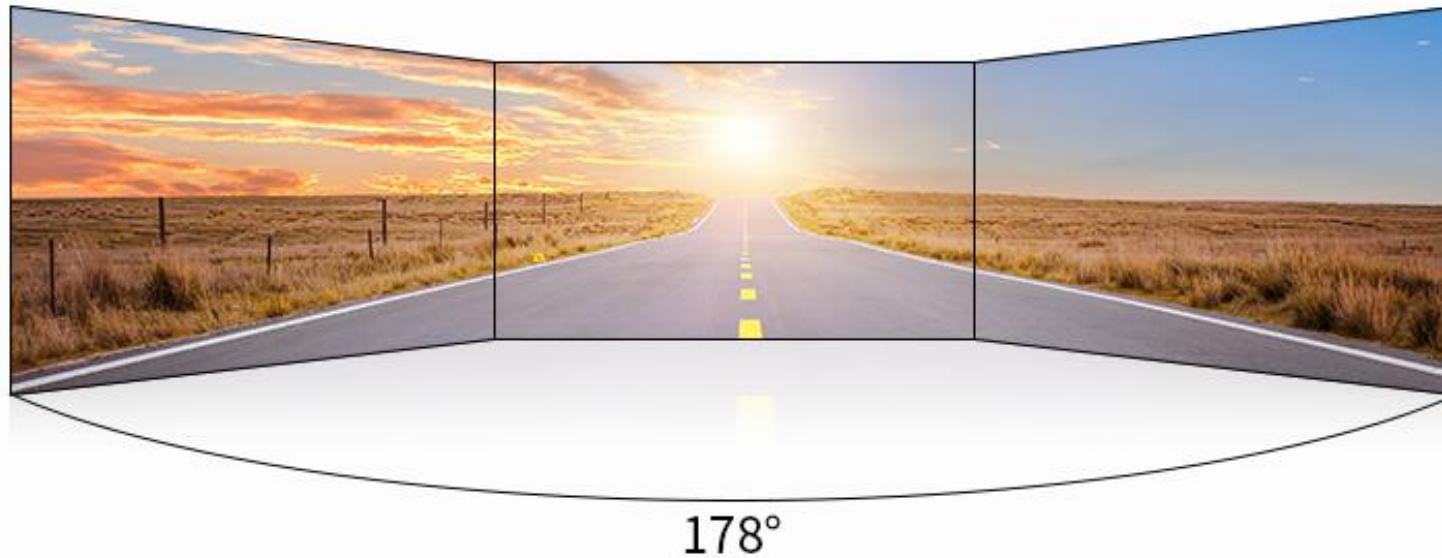

# HD LCD SPLICING SCREEN

Splicing screen custom design/New visual experience  
1080P/2K/Any HD resolution

**With a total screen-to-screen bezel size of 0.88mm these displays are ideal as part of a virtually seamless LCD video wall. Our super narrow bezel allows you to build video walls of any size.**

# 178° Full View Angle

Ensure that multi angle  
can present the most perfect picture quality

**Video panel wall use High reliable components and high heat dissipation body design.  
Screen intelligent splicing, single screen arbitrary combination**