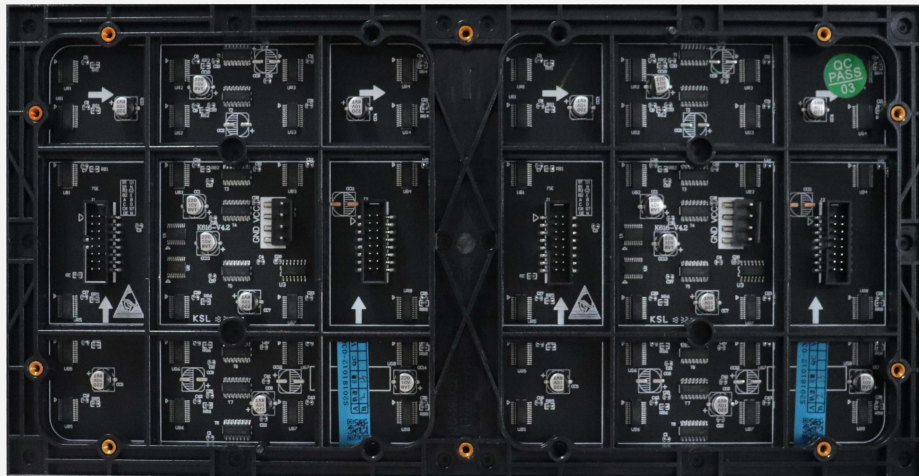

module size

320mm

Back

160mm