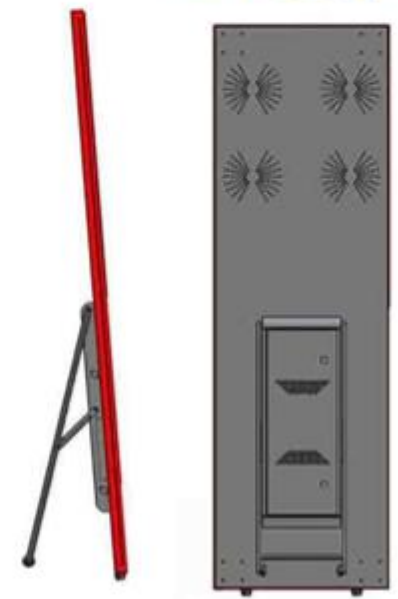

# Poster LED display **FUSION**

Indoor Series		
pixel pitch	Display size(mm)	Brightness
1.839	640x1600 / 640x1760 / 640x1920	600
2	640x1600 / 640x1760 / 640x1920	800
2.5	640x1600 / 640x1760 / 640x1920	1000
3	576x1920	800