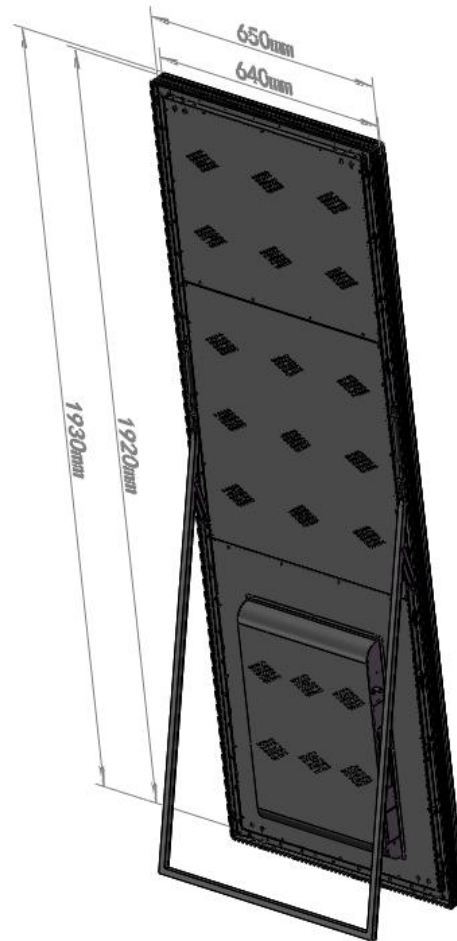

### FUSION excels in:

- Super slim in width and light in weight.
- 20-30mm frame border; 38kg weight, easy to install and move.
- Multiple installation modes, such as stand, wall-mounted and etc.
- Plug-in display, simple operation.
- **Multiple linkage modes, such as single display application, cascaded application and creat**
- **USB/ Wi-Fi/4G/ HDMI / cable connection; mobile phone & PC quick management & publish.**
- LAN integrated publish & remote publish via internet.
- Calibration data saved on modules, recover factory settings in 5s.
- The exterior of the cabinet is equipped with an acrylic plate to protect the screen body.

# module size

---

320mm

Back

160mm

Front

**FUSION**

# Screen Specifications

## Complete size with stand

640mm

1920mm

93mm