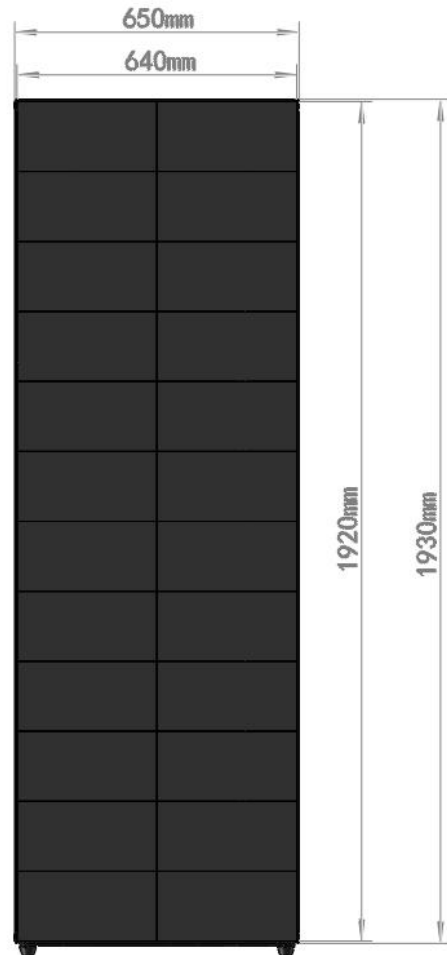

### FUSION excels in:

- Super slim in width and light in weight.
- 20-30mm frame border; 38kg weight, easy to install and move.
- Multiple installation modes, such as stand, wall-mounted and etc.
- Plug-in display, simple operation.
- **Multiple linkage modes, such as single display application, cascaded application and creat**
- **USB/ Wi-Fi/4G/ HDMI / cable connection; mobile phone & PC quick management & publish.**
- LAN integrated publish & remote publish via internet.
- Calibration data saved on modules, recover factory settings in 5s.
- The exterior of the cabinet is equipped with an acrylic plate to protect the screen body.

# module size

---

320mm

Back

160mm

Front

**FUSION**

# Screen Specifications

## Complete size with stand

640mm

1920mm

93mm