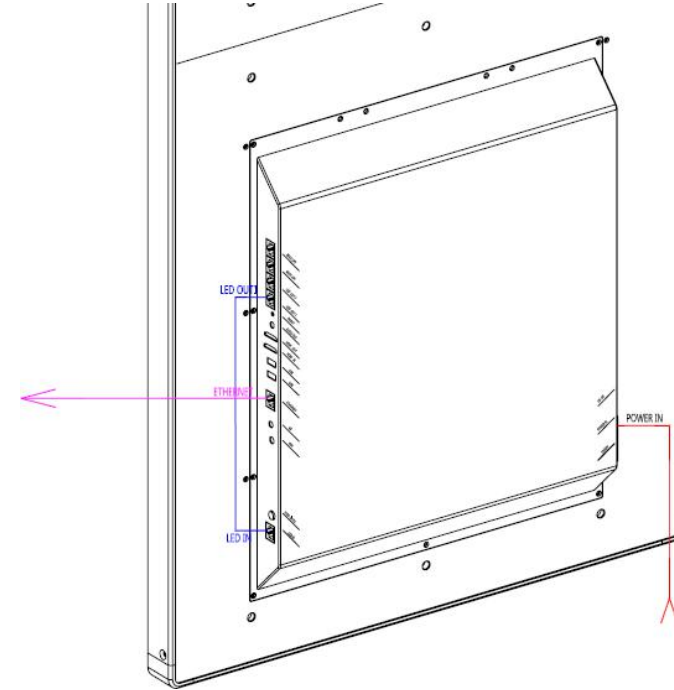

## Stand-alone PC Display via LAN

Multi CRIUS connection diagram

External wiring diagram for each CRIUS

multi units connection diagram. Using playing software updates playlist to each display. Each screen also can be controlled and managed via LAN and Internet.

## Stand-alone PC Display Application

Single CRIUS played via CLOUD

Multi CRIUS connection diagram

External wiring diagram for each CRIUS

Connect the CRIUS to Internet via Wi-Fi / Cable, log in the cloud platform, remotely control and manage the CRIUS in different regions.