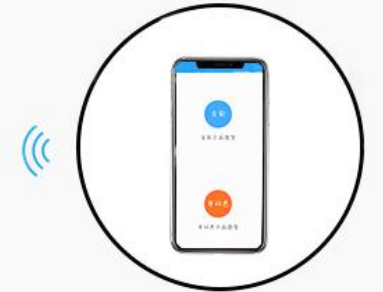

Product Introduction

Features

FUSION excels in:

- Super slim in width and light in weight.
- 20-30mm frame border; 38kg weight, easy to install and move.
- Multiple installation modes, such as stand, wall-mounted and etc.
- Plug-in display, simple operation.
- **Multiple linkage modes, such as single display application, cascaded application and creat**
- **USB/ Wi-Fi/4G/ HDMI / cable connection; mobile phone & PC quick management & publish.**
- LAN integrated publish & remote publish via internet.
- Calibration data saved on modules, recover factory settings in 5s.
- The exterior of the cabinet is equipped with an acrylic plate to protect the screen body.

FUSION