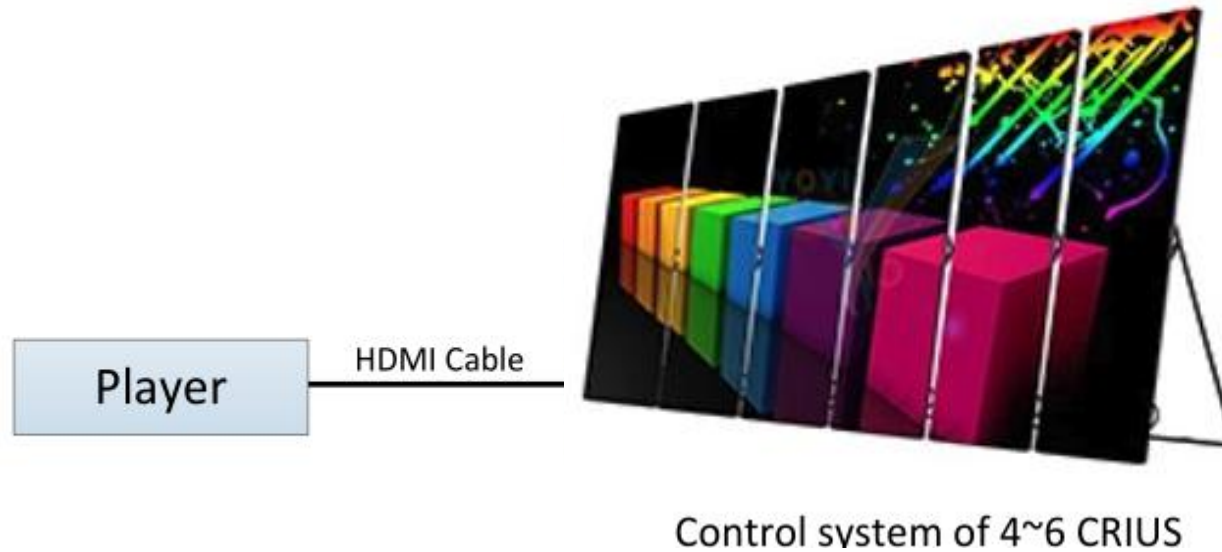

Multi-units Cascade Extended Display Application

(Connected with external HDMI signal)

Under such mode, only the first unit built-in processor shall be used.