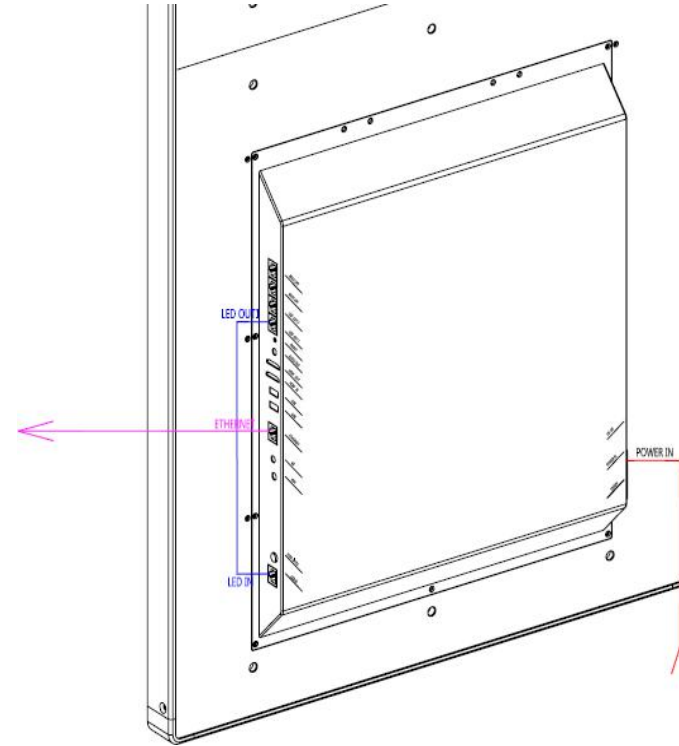

External wiring diagram for each CRIUS