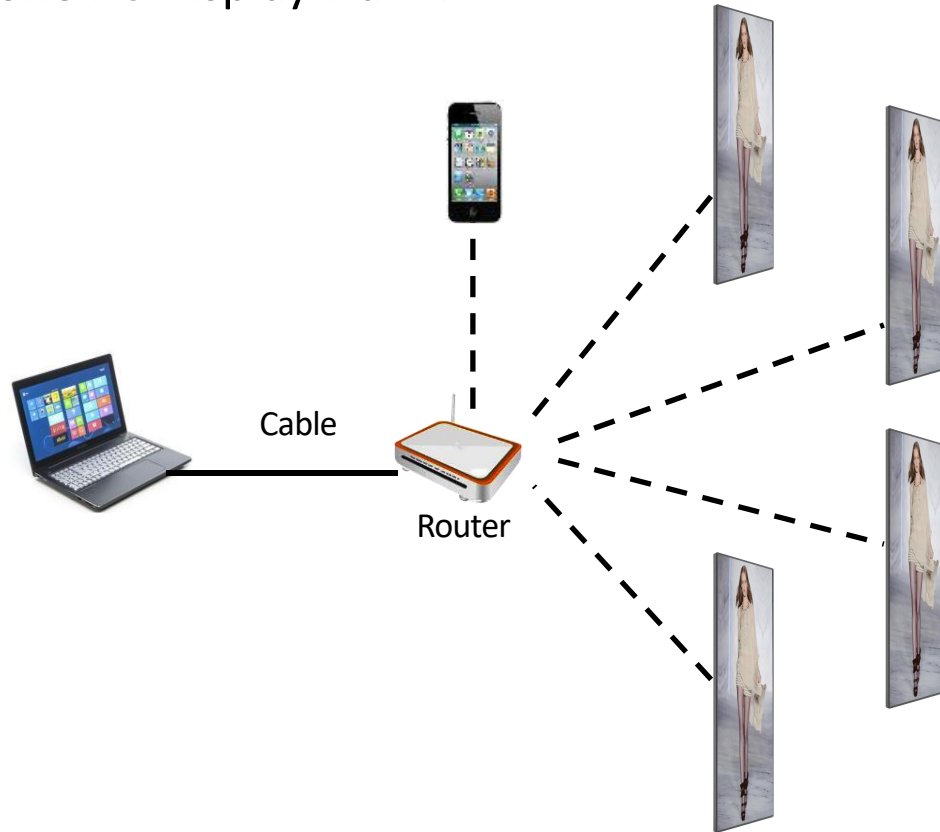

## Complete size with stand

640mm

1920mm

93mm

# Stand-alone PC Display Application

## Stand-alone PC Display via LAN

Multi CRIUS connection diagram

External wiring diagram for each CRIUS

multi units connection diagram. Using playing software updates playlist to each display. Each screen also can be controlled and managed via LAN and Internet.

## Stand-alone PC Display Application

Single CRIUS played via CLOUD

Multi CRIUS connection diagram

External wiring diagram for each CRIUS

Connect the CRIUS to Internet via Wi-Fi / Cable, log in the cloud platform, remotely control and manage the CRIUS in different regions.