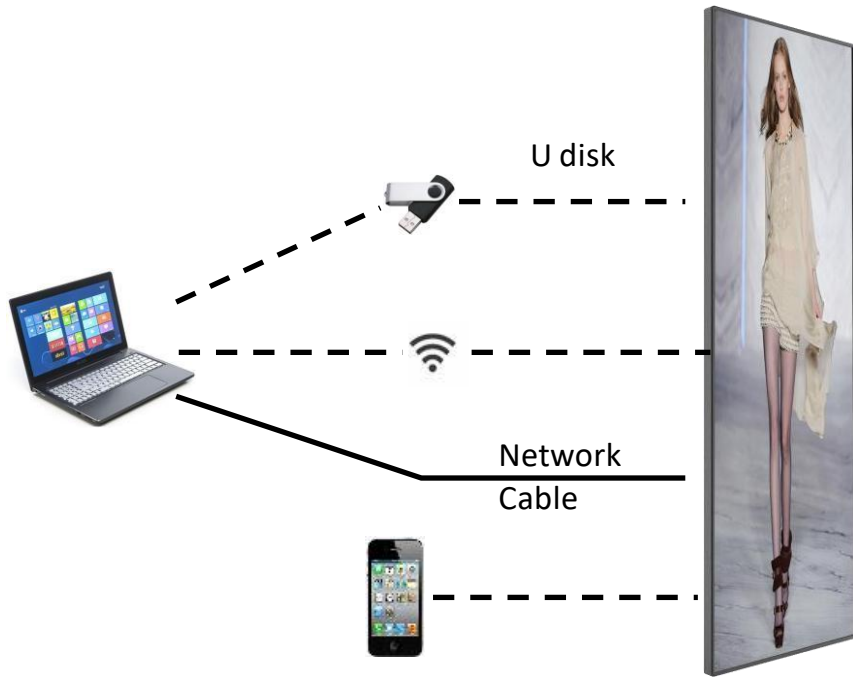

## Stand-alone PC Display via LAN

Multi CRIUS connection diagram

External wiring diagram for each CRIUS

multi units connection diagram. Using playing software updates playlist to each display. Each screen also can be controlled and managed via LAN and Internet.

## Stand-alone PC Display Application

Single CRIUS played via CLOUD

Multi CRIUS connection diagram

External wiring diagram for each CRIUS

Connect the CRIUS to Internet via Wi-Fi / Cable, log in the cloud platform, remotely control and manage the CRIUS in different regions.

## Stand-alone Device Display Application

### Stand-alone Device Display Application Via Built-in Player

Control system diagram of single CRIUS

CRIUS system diagram under stand-alone device display working mode.

Playlist can be imported by U disk, network connected computer, PC and cell phone App to built-in processor.