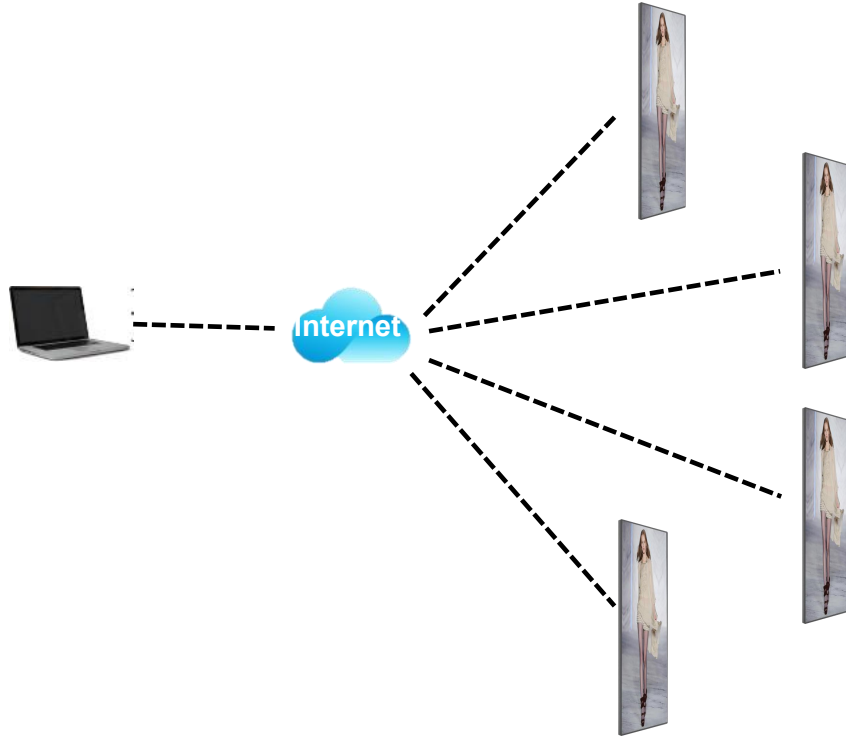

# Stand-alone PC Display Application

## Stand-alone PC Display via LAN

Multi CRIUS connection diagram

External wiring diagram for each CRIUS

multi units connection diagram. Using playing software updates playlist to each display. Each screen also can be controlled and managed via LAN and Internet.

## Stand-alone PC Display Application

Single CRIUS played via CLOUD

Multi CRIUS connection diagram

External wiring diagram for each CRIUS

Connect the CRIUS to Internet via Wi-Fi / Cable, log in the cloud platform, remotely control and manage the CRIUS in different regions.

### Stand-alone Device Display Application Via Built-in Player

Control system diagram of single CRIUS

CRIUS system diagram under stand-alone device display working mode.

Playlist can be imported by U disk, network connected computer, PC and cell phone App to built-in processor.